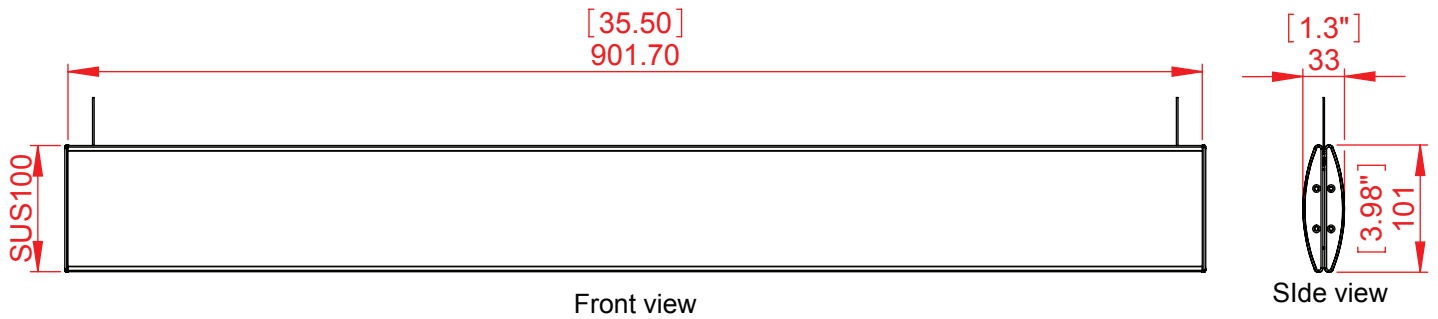

Lobby Signs

Suspended Sign, Vista series, Landscape style

Vista's vertical curved double sided hanging sign is based on Vista's super light suspended profiles and specially designed connectors that are also cable clamps.

Dimensions:

Vista Landscape sign frames are offered in 12 different widths:

3.14", 2.36", 3.93", 4.72", 5.9", 7.87", 8.46", 8.7", 11.81", 15.74", 19.68", 23.62"
V60, V80, V100, V120, V150, V200, VA4, V-Letter, V300, V400, V500, V600 (mm))

Length: 14"-52" (355 mm – 1320 mm)

Custom lengths are available.

Product Series	Vista system	Designer: R.C
Model	Suspended 100x900	Date: 04/09/2016
Part Number	NCPV123	Scale: 1:6
Drawing Number	VS.190	Measurements in millimeters Do not scale drawing