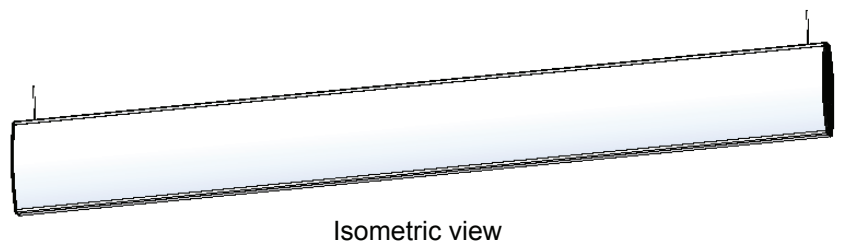

Lobby Signs

Suspended Sign, Vista series, Landscape style

Vista's vertical curved double sided hanging sign is based on Vista's super light suspended profiles and specially designed connectors that are also cable clamps.

Dimensions:

Vista Landscape sign frames are offered in 12 different widths:

3.14", 2.36", 3.93", 4.72", 5.9", 7.87", 8.46", 8.7", 11.81", 15.74", 19.68", 23.62"
V60, V80, V100, V120, V150, V200, VA4, V-Letter, V300, V400, V500, V600 (mm))

Length: 14"-52" (355 mm – 1320 mm)

Custom lengths are available.

Product Series	Vista system	Designer: R.C
Model	Suspended 100x900	Date: 04/09/2016
Part Number	NCPV123	Scale: 1:6
Drawing Number	VS.190	Measurements in millimeters Do not scale drawing