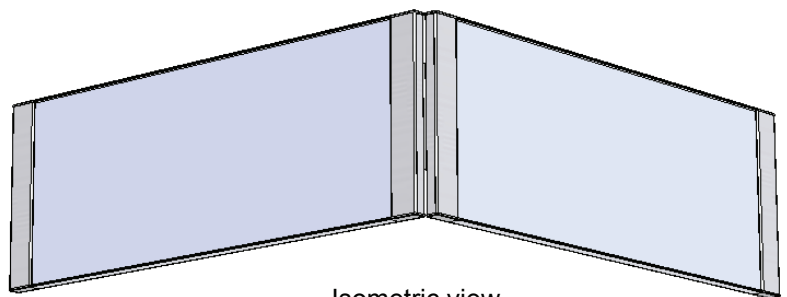

## Wall Frame, Vista Square series, corner style

Vista Square's corner sign is a 90° combination of 2 flat-designed wall frames that offer increased visibility to its content. The sign includes a special floating profile attached to the back of the frames to create an elegant floating effect to this signage solution.

### **Dimensions:**

Vista Square, corner style sign frames are offered in 15 different widths:

3.86", 4.64", 5.83", 7.8", 8.27", 8.5", 11", 11.69", 14", 15.59", 16.54", 17", 19.59", 22", 23.43"

(F100, F120, F150, F200, FA4, F-Letter, F11, F300, F14, F400, F420, F17, F500, F22, F600 (mm))

Length: 5"-30" (125 mm – 750 mm)

Custom lengths are available.

Front view

Side view

Top view

Isometric view

Project		Designer: R.C
Model	Symmetric Corner Wall Frame F400x150	Date: 25/06/2015
Part Number	WFFCOS34 / WFFCOS34U	Scale:
Material		Measurements in millimeters Do not scale drawing