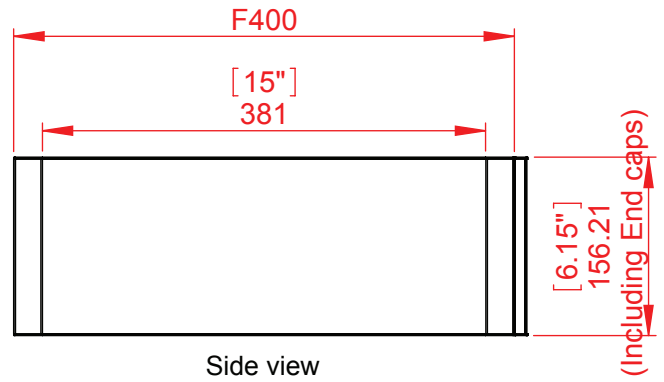

## Wall Frame, Vista Square series, corner style

Vista Square's corner sign is a 90° combination of 2 flat-designed wall frames that offer increased visibility to its content. The sign includes a special floating profile attached to the back of the frames to create an elegant floating effect to this signage solution.

### **Dimensions:**

Vista Square, corner style sign frames are offered in 15 different widths:

3.86", 4.64", 5.83", 7.8", 8.27", 8.5", 11", 11.69", 14", 15.59", 16.54", 17", 19.59", 22", 23.43"

(F100, F120, F150, F200, FA4, F-Letter, F11, F300, F14, F400, F420, F17, F500, F22, F600 (mm))

Length: 5"-30" (125 mm – 750 mm)

Custom lengths are available.

Front view

Side view

Top view

Isometric view

Project		Designer: R.C
Model	Symmetric Corner Wall Frame F400x150	Date: 25/06/2015
Part Number	WFFCOS34 / WFFCOS34U	Scale:
Material		Measurements in millimeters Do not scale drawing