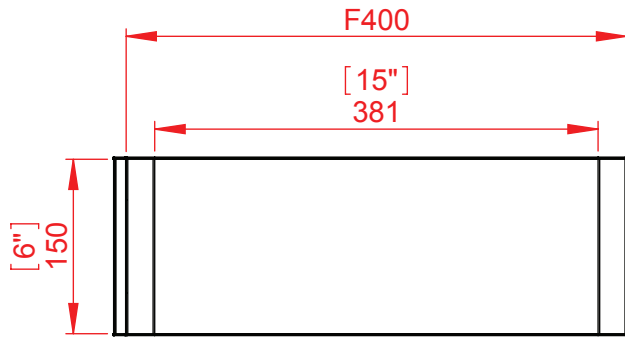

## Wall Frame, Vista Square series, corner style

Vista Square's corner sign is a 90° combination of 2 flat-designed wall frames that offer increased visibility to its content. The sign includes a special floating profile attached to the back of the frames to create an elegant floating effect to this signage solution.

### **Dimensions:**

Vista Square, corner style sign frames are offered in 15 different widths:

3.86", 4.64", 5.83", 7.8", 8.27", 8.5", 11", 11.69", 14", 15.59", 16.54", 17", 19.59", 22", 23.43"

(F100, F120, F150, F200, FA4, F-Letter, F11, F300, F14, F400, F420, F17, F500, F22, F600 (mm))

Length: 5"-30" (125 mm – 750 mm)

Custom lengths are available.

Front view

Side view

Top view

Isometric view

Project		Designer: R.C
Model	Symmetric Corner Wall Frame F400x150	Date: 25/06/2015
Part Number	WFFCOS34 / WFFCOS34U	Scale:
Material		Measurements in millimeters Do not scale drawing