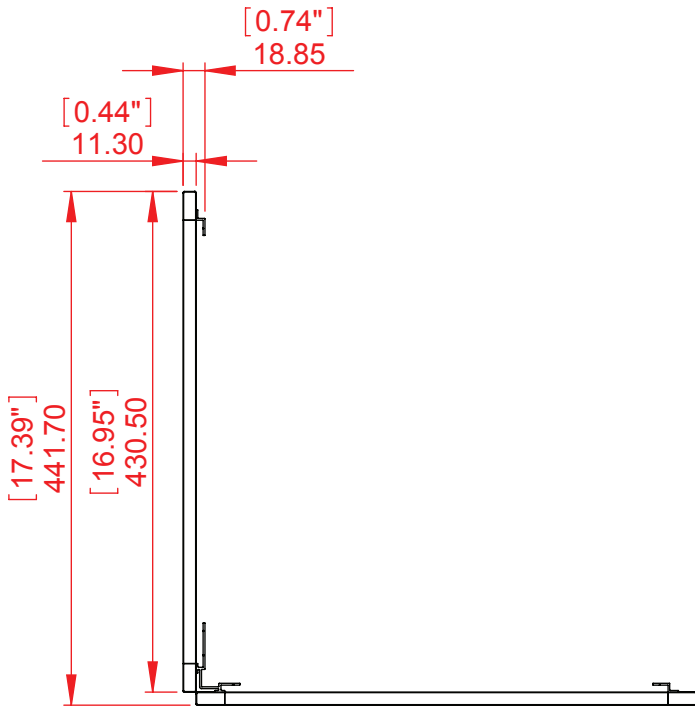

## Wall Frame, Vista Square series, corner style

Vista Square's corner sign is a 90° combination of 2 flat-designed wall frames that offer increased visibility to its content. The sign includes a special floating profile attached to the back of the frames to create an elegant floating effect to this signage solution.

### **Dimensions:**

Vista Square, corner style sign frames are offered in 15 different widths:

3.86", 4.64", 5.83", 7.8", 8.27", 8.5", 11", 11.69", 14", 15.59", 16.54", 17", 19.59", 22", 23.43"

(F100, F120, F150, F200, FA4, F-Letter, F11, F300, F14, F400, F420, F17, F500, F22, F600 (mm))

Length: 5"-30" (125 mm – 750 mm)

Custom lengths are available.

Front view

Side view

Top view

Isometric view

Project		Designer: R.C
Model	Symmetric Corner Wall Frame F400x150	Date: 25/06/2015
Part Number	WFFCOS34 / WFFCOS34U	Scale:
Material		Measurements in millimeters Do not scale drawing