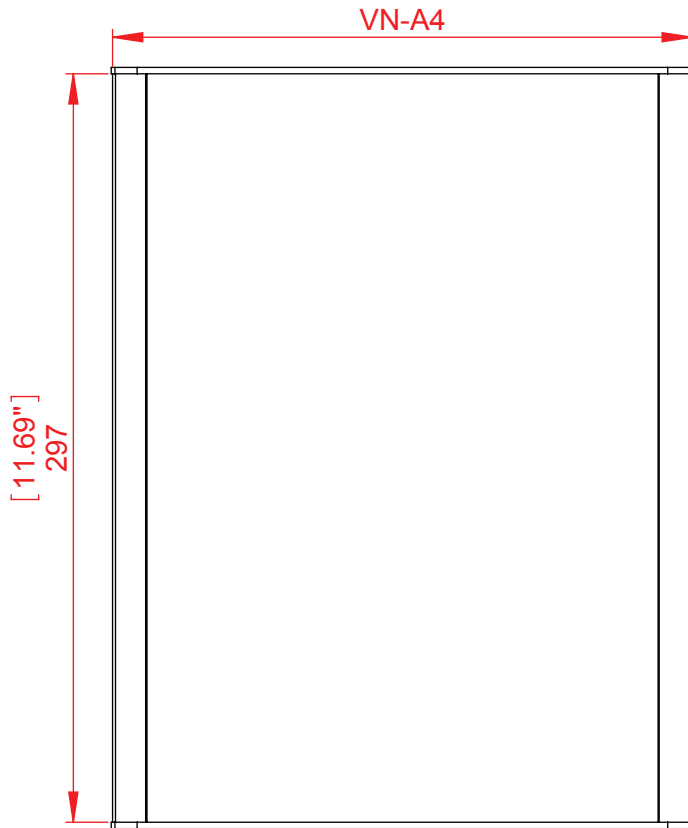

Restroom Signs

Wall Frame, Vista Nova series, Portrait / Landscape style

Vista Nova's wall mounted sign includes a slightly curved aluminum frame that comes in dozens of sizes to be used as room signs, posters, maps and other way finding elements within a building. The sign is designed to accept standard paper or any other flexible substrate.

Dimensions:

Vista Nova sign frames are offered in 8 different widths:

2.05", 2.95", 4.13", 5.91", 9", 8.5", 11", 11.69"

(N70, N94, N124, N170, N-A4, N-Letter, N11, N-A3 (mm))

Length: 3"-32" (75 mm – 800 mm)

Custom lengths are available.

Front view

Side view

Top view

Isometric view

Project	Vista NOVA	Designer: R.C
Model	Wall frame VN-A4x297 (A4)	Date: 13/08/2015
Part Number	WFNP66	Scale:
Material		Measurements in millimeters Do not scale drawing