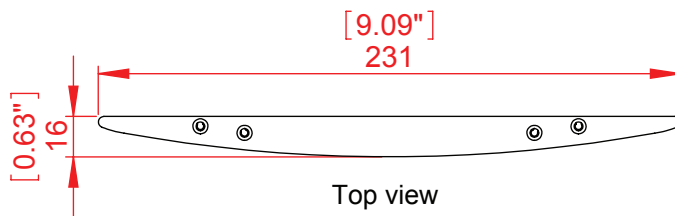

Restroom Signs

Wall Frame, Vista Nova series, Portrait / Landscape style

Vista Nova's wall mounted sign includes a slightly curved aluminum frame that comes in dozens of sizes to be used as room signs, posters, maps and other way finding elements within a building. The sign is designed to accept standard paper or any other flexible substrate.

Dimensions:

Vista Nova sign frames are offered in 8 different widths:

2.05", 2.95", 4.13", 5.91", 9", 8.5", 11", 11.69"

(N70, N94, N124, N170, N-A4, N-Letter, N11, N-A3 (mm))

Length: 3"-32" (75 mm – 800 mm)

Custom lengths are available.

Front view

Side view

Top view

Isometric view

Project	Vista NOVA	Designer: R.C
Model	Wall frame VN-A4x297 (A4)	Date: 13/08/2015
Part Number	WFNP66	Scale:
Material		Measurements in millimeters Do not scale drawing