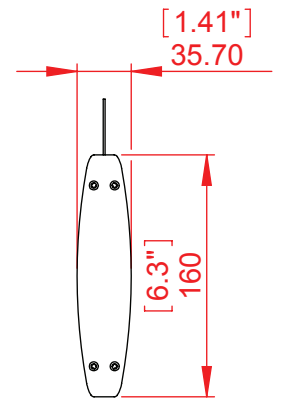

Lobby Signs

Suspended Sign, Vista Nova series

Vista Nova's vertical curved double sided hanging sign is based on Nova's super light suspended profiles and specially designed connectors that are also cable clamps.

Dimensions:

Vista Nova sign frames are offered in 8 different widths:

2.56", 3.7", 4.88", 6.7", 9.06", 9.3", 11.77", 12.46"
(N70, N94, N124, N170, N-A4, N-Letter, N11, N-A3 (mm))

Length: 14"-40" (350 mm – 1000 mm)

Custom lengths are available.

Front view

Side view

Top view

Isometric view

Project	Vista NOVA	Designer: R.C
Model	Suspended sign SUSN170x580	Date: 13/08/2015
Part Number	SUSN18	Scale:
Material		Measurements in millimeters Do not scale drawing