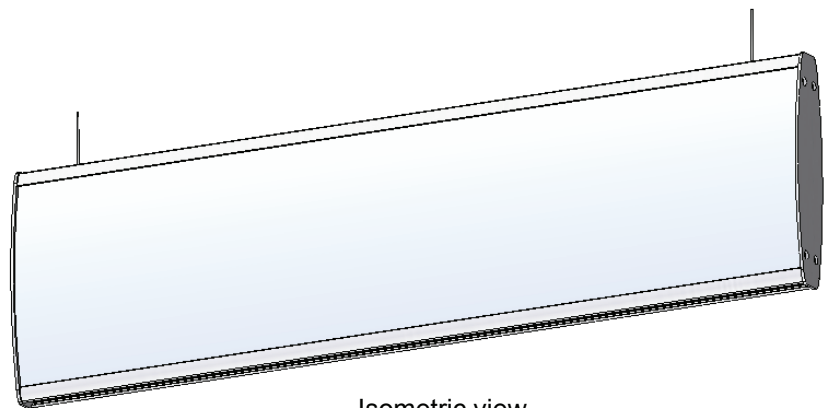

Lobby Signs

Suspended Sign, Vista Nova series

Vista Nova's vertical curved double sided hanging sign is based on Nova's super light suspended profiles and specially designed connectors that are also cable clamps.

Dimensions:

Vista Nova sign frames are offered in 8 different widths:

2.56", 3.7", 4.88", 6.7", 9.06", 9.3", 11.77", 12.46"
(N70, N94, N124, N170, N-A4, N-Letter, N11, N-A3 (mm))

Length: 14"-40" (350 mm – 1000 mm)

Custom lengths are available.

Front view

Side view

Top view

Isometric view

Project	Vista NOVA	Designer: R.C
Model	Suspended sign SUSN170x580	Date: 13/08/2015
Part Number	SUSN18	Scale:
Material		Measurements in millimeters Do not scale drawing