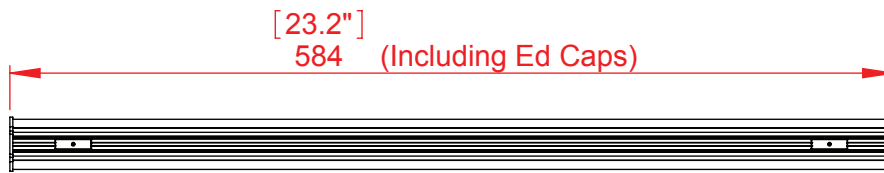

Lobby Signs

Suspended Sign, Vista Nova series

Vista Nova's vertical curved double sided hanging sign is based on Nova's super light suspended profiles and specially designed connectors that are also cable clamps.

Dimensions:

Vista Nova sign frames are offered in 8 different widths:

2.56", 3.7", 4.88", 6.7", 9.06", 9.3", 11.77", 12.46"
(N70, N94, N124, N170, N-A4, N-Letter, N11, N-A3 (mm))

Length: 14"-40" (350 mm – 1000 mm)

Custom lengths are available.

Front view

Side view

Top view

Isometric view

Project	Vista NOVA	Designer: R.C
Model	Suspended sign SUSN170x580	Date: 13/08/2015
Part Number	SUSN18	Scale:
Material		Measurements in millimeters Do not scale drawing