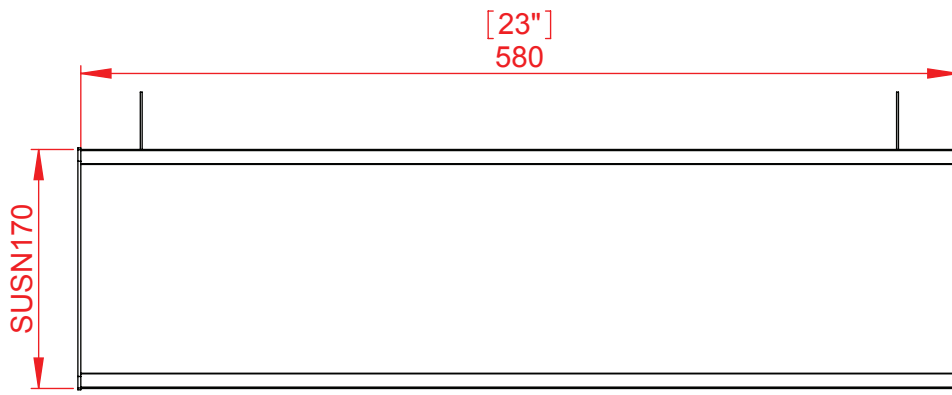

Lobby Signs

Suspended Sign, Vista Nova series

Vista Nova's vertical curved double sided hanging sign is based on Nova's super light suspended profiles and specially designed connectors that are also cable clamps.

Dimensions:

Vista Nova sign frames are offered in 8 different widths:

2.56", 3.7", 4.88", 6.7", 9.06", 9.3", 11.77", 12.46"
(N70, N94, N124, N170, N-A4, N-Letter, N11, N-A3 (mm))

Length: 14"-40" (350 mm – 1000 mm)

Custom lengths are available.

Front view

Side view

Top view

Isometric view

Project	Vista NOVA	Designer: R.C
Model	Suspended sign SUSN170x580	Date: 13/08/2015
Part Number	SUSN18	Scale:
Material		Measurements in millimeters Do not scale drawing