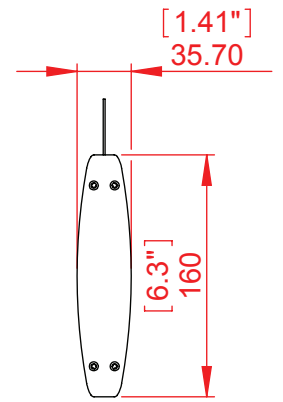

Entrance sign

Suspended sign, Vista Nova series

Vista Nova's vertical curved double sided hanging sign is based on Nova's super light suspended profiles and specially designed connectors that are also cable clamps.

Dimensions:

Vista Nova sign frames are offered in 8 different widths:

2.56", 3.7", 4.88", 6.7", 9.06", 9.3", 11.77", 12.46"
(N70, N94, N124, N170, N-A4, N-Letter, N11, N-A3 (mm))

Length: 14"-40" (350 mm – 1000 mm)

Custom lengths are available.

Front view

Side view

Top view

Isometric view

Project	Vista NOVA	Designer: R.C
Model	Suspended sign SUSN170x580	Date: 13/08/2015
Part Number	SUSN18	Scale:
Material		Measurements in millimeters Do not scale drawing