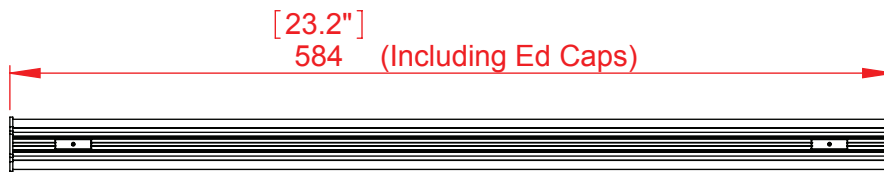

Entrance sign

Suspended sign, Vista Nova series

Vista Nova's vertical curved double sided hanging sign is based on Nova's super light suspended profiles and specially designed connectors that are also cable clamps.

Dimensions:

Vista Nova sign frames are offered in 8 different widths:

2.56", 3.7", 4.88", 6.7", 9.06", 9.3", 11.77", 12.46"
(N70, N94, N124, N170, N-A4, N-Letter, N11, N-A3 (mm))

Length: 14"-40" (350 mm – 1000 mm)

Custom lengths are available.

Front view

Side view

Top view

Isometric view

Project	Vista NOVA	Designer: R.C
Model	Suspended sign SUSN170x580	Date: 13/08/2015
Part Number	SUSN18	Scale:
Material		Measurements in millimeters Do not scale drawing