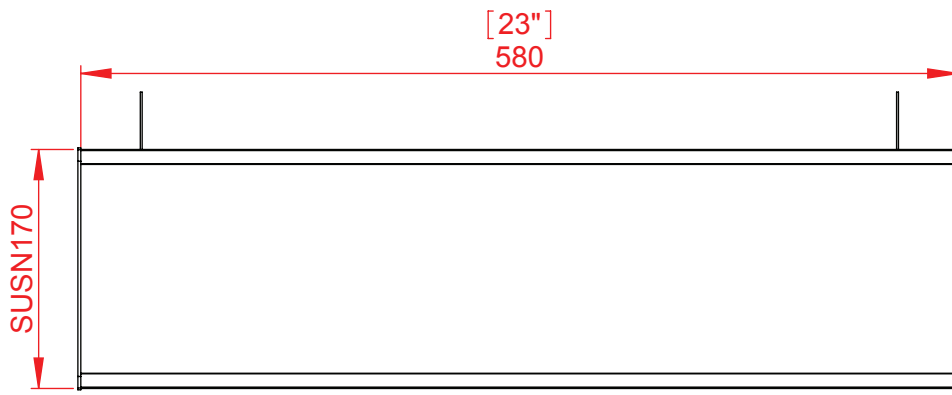

Entrance sign

Suspended sign, Vista Nova series

Vista Nova's vertical curved double sided hanging sign is based on Nova's super light suspended profiles and specially designed connectors that are also cable clamps.

Dimensions:

Vista Nova sign frames are offered in 8 different widths:

2.56", 3.7", 4.88", 6.7", 9.06", 9.3", 11.77", 12.46"
(N70, N94, N124, N170, N-A4, N-Letter, N11, N-A3 (mm))

Length: 14"-40" (350 mm – 1000 mm)

Custom lengths are available.

Front view

Side view

Top view

Isometric view

Project	Vista NOVA	Designer: R.C
Model	Suspended sign SUSN170x580	Date: 13/08/2015
Part Number	SUSN18	Scale:
Material		Measurements in millimeters Do not scale drawing