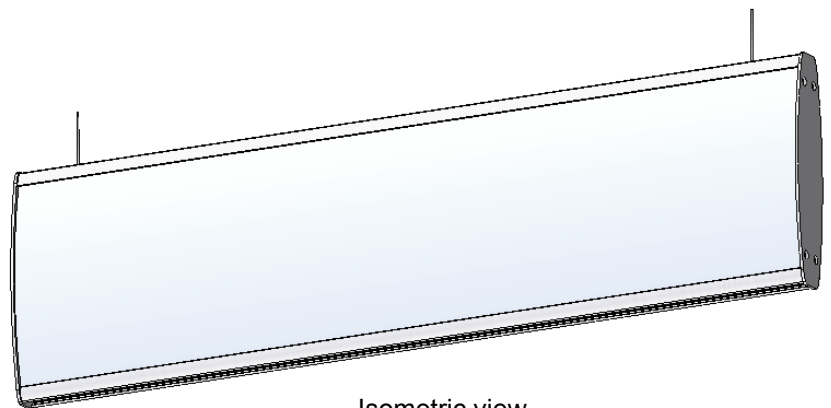

Entrance sign

Suspended sign, Vista Nova series

Vista Nova's vertical curved double sided hanging sign is based on Nova's super light suspended profiles and specially designed connectors that are also cable clamps.

Dimensions:

Vista Nova sign frames are offered in 8 different widths:

2.56", 3.7", 4.88", 6.7", 9.06", 9.3", 11.77", 12.46"
(N70, N94, N124, N170, N-A4, N-Letter, N11, N-A3 (mm))

Length: 14"-40" (350 mm – 1000 mm)

Custom lengths are available.

Front view

Side view

Top view

Isometric view

Project	Vista NOVA	Designer: R.C
Model	Suspended sign SUSN170x580	Date: 13/08/2015
Part Number	SUSN18	Scale:
Material		Measurements in millimeters Do not scale drawing